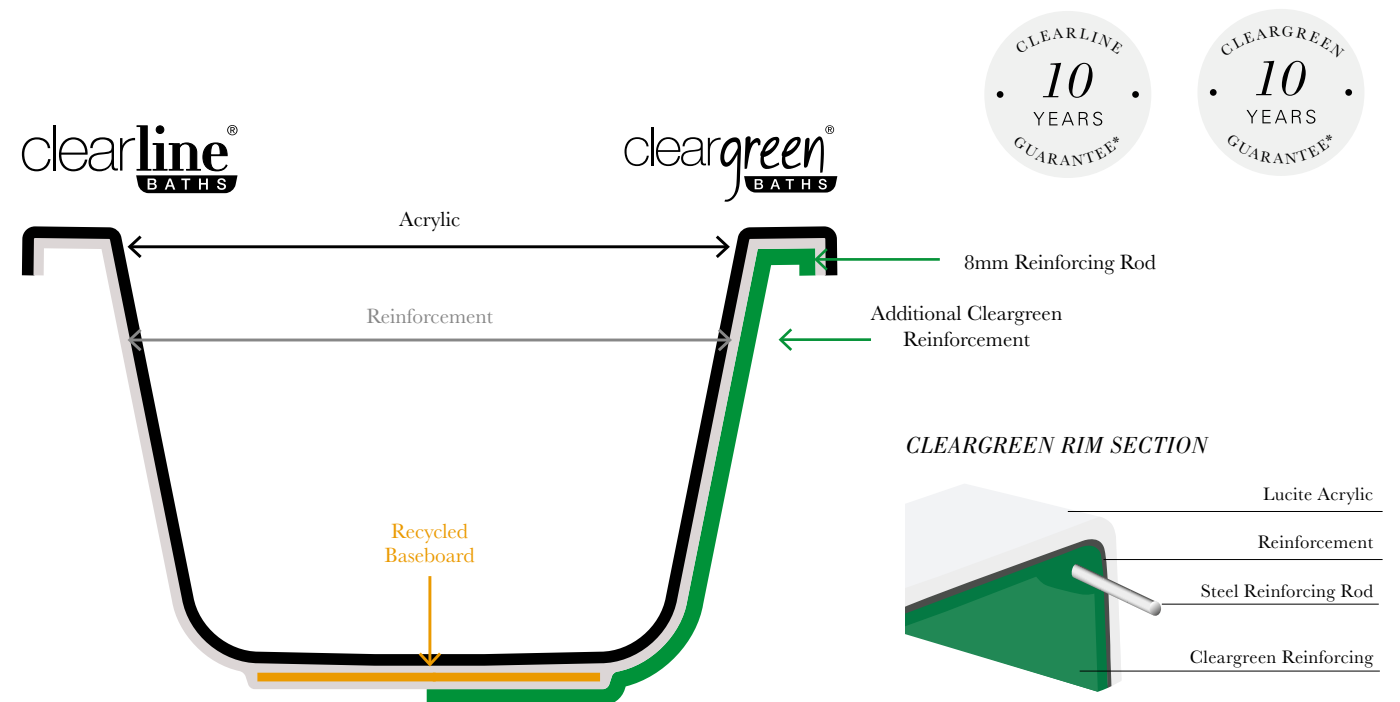

Baths Supplied Undrilled. Compatible Wastes CW8, CW14, CW15, HOX.0351, HOX.013.

BATH SCREENS

Image	Description	Code	Price Ex VAT
	Single Panel Bathscreen 850 x 1450	BS1	£199.17
	Bathscreen with Fixed Panel 850 x 1450	BS2	£290.83
	Bathscreen with Access Panel 850 x 1450	BS3	£374.17
	Three Panel Bathscreen 1180 x 1450	BS4	£332.50
	Four Panel Bathscreen 880 x 1450	BS5	£332.50
	EcoCurve Bathscreen	BS6	£240.83
	EcoRound Bathscreen	BS7	£240.83
	EcoSquare Bathscreen Left EcoSquare Bathscreen Right	BS8L BS8R	£465.83

Left Hand Shown

CLEARGREEN RIM SECTION