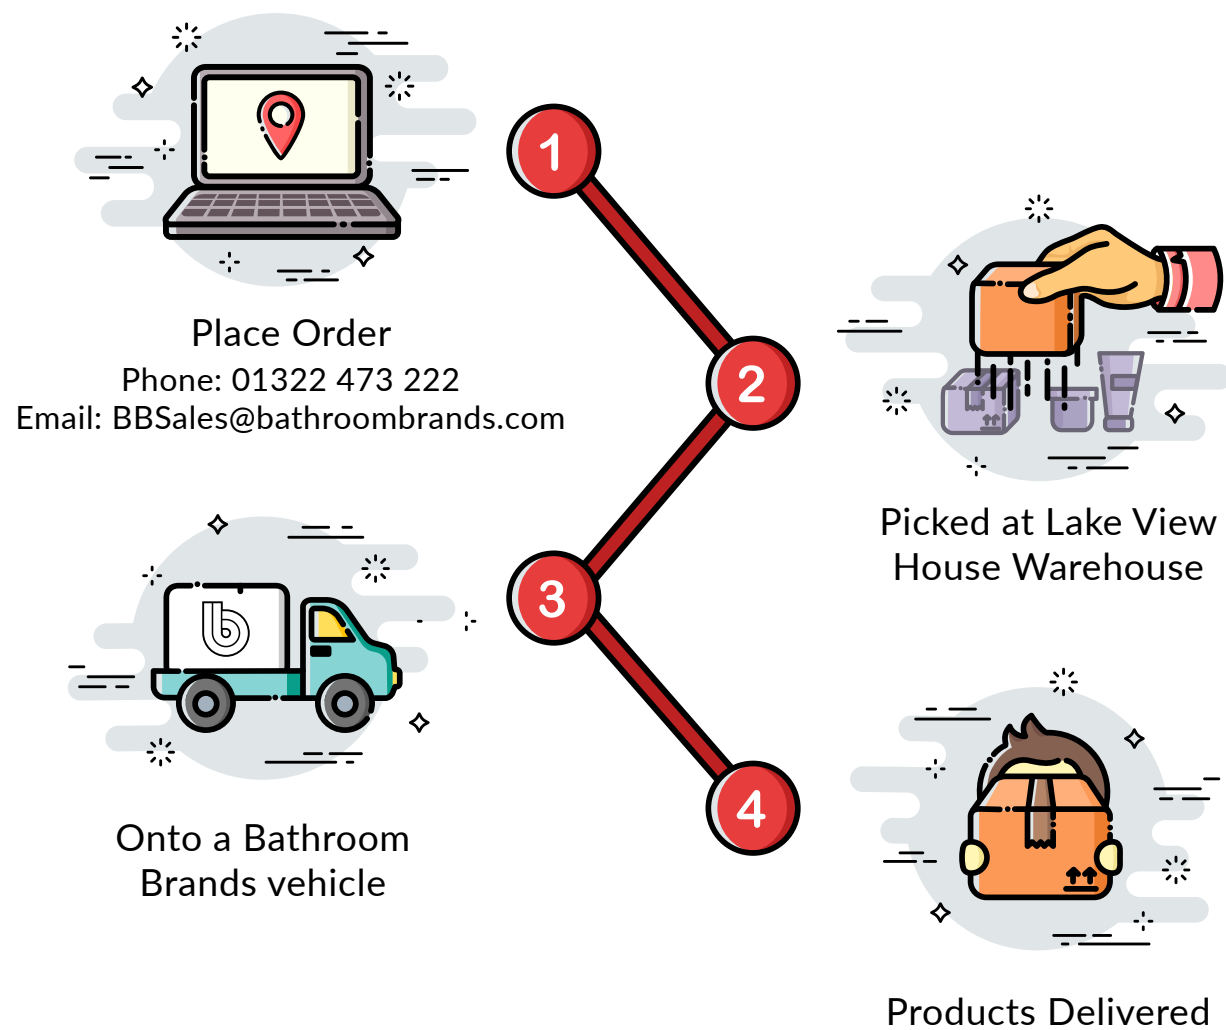

## HOW TO ORDER

All orders placed by midday will be dispatched for delivery the following day, by Bathroom Brands, from Lake View House.